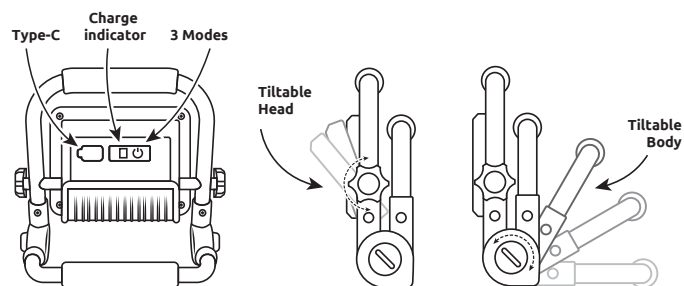

PRODUCT IDENTIFYING

4000K
ML-FLWS4000K10W-B
EAN (product): 5999145414436
EAN (carton): 5999145414443

Order it online! www.smokingacc.hu
Email us: info@smokingacc.hu